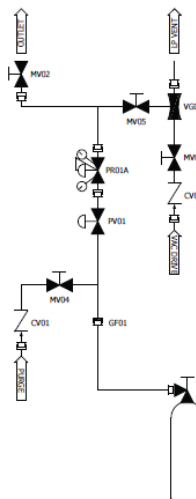

FlexPowr™ Controller

- Automatic shutdown of process gas panels
- User-definable alarms
- User-definable outputs
- SCADA compliant using Modbus TCP
- Audible/visible alarm indication
- EMO button
- Multilevel password protection

Screen Shot of FlexPowr™ Controller

Screen Shot of FlexPowr™ Controller

OEM discounts and private-labeling services available.

FlexGas™

Non-Haz Gas Panel & FlexPowr™ Controller

1-Valve

2-Valve

3-Valve

4-Valve

5-Valve

6-Valve