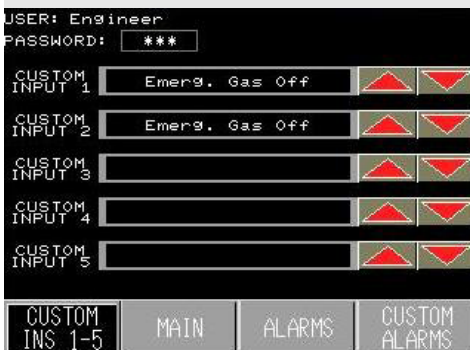

- 5 RA surface finish
- Dual stage regulators
- Outlet Filters
- DISS cylinder fittings
- Cylinder Scales
- Pressure relief valves
- Exhaust pressure switch
- HI cylinder pressure switch
- HI delivery pressure switch
- Excess flow sensor
- Restrictive flow orifices

FlexGas™ makes it easy to meet your exact gas delivery needs. Our modular design concept allows you to use a building-block method to configure a gas panel to your specifications....."no more paying way too much for a system that far-and-away exceeds your requirements." Start by choosing one of several configurations. Begin customizing right at the gas panel level by selecting the gas panel purity. From the standard 3-Valve UHP panel, you can choose to add PURGE capability (4-Valve) or PURGE/ EVAC capability (6-Valve). Add safety and peace-of-mind with the optional FlexPower™ Controller. Simply select which panels you want to shutdown on ALARM, and they will be fitted with a normally closed ESO Valve for automatic shutdown.

FlexGas™ 6-Valve Panels
& FlexPower™ Controller

The ESO Controller supports configurable dry-contact alarm inputs and outputs. Exhaust pressure switch, gas leak detection, & UVIR are just some of the optional controls components available to prompt shutdown.

FlexPowr™ Controller

- Automatic shutdown of process gas panels
- User-definable alarms
- User-definable outputs
- SCADA compliant using Modbus TCP
- Audible/visible alarm indication
- EMO button
- Multilevel password protection