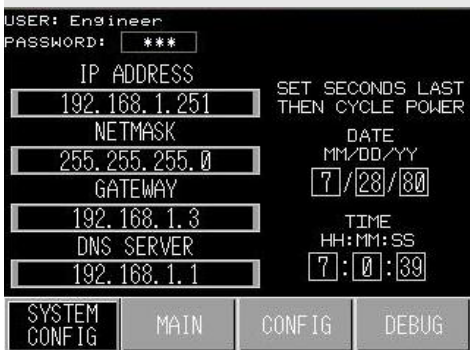

Screen Shot of FlexPowr™ Controller