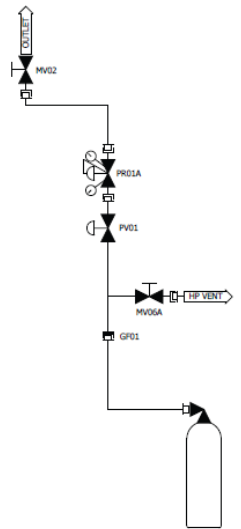

FlexPowr™ Controller

- Automatic shutdown of process gas panels
- User-definable alarms
- User-definable outputs
- SCADA compliant using Modbus TCP
- Audible/visible alarm indication
- EMO button
- Multilevel password protection

Screen Shot of FlexPowr™ Controller

Screen Shot of FlexPowr™ Controller

OEM discounts and private-labeling services available.

FlexGas™

Non-Haz Gas Panel & FlexPowr™ Controller

1-Valve

2-Valve

3-Valve

4-Valve

5-Valve

6-Valve