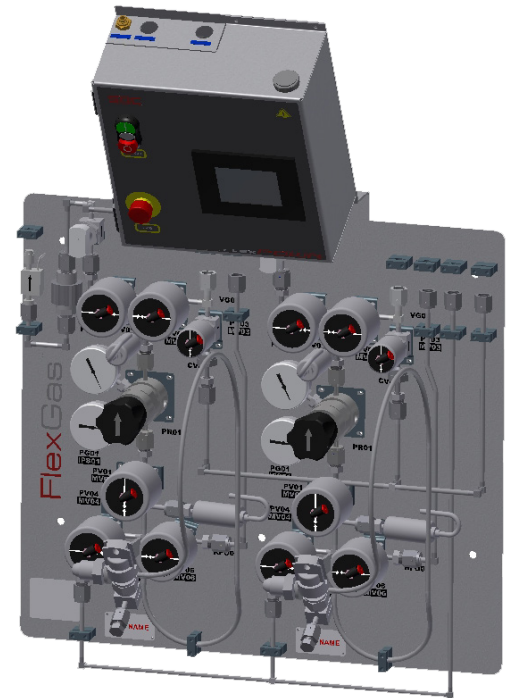

FlexGas™

Non-Haz Gas Panel & FlexPower™ Controller

Gas Panel Purity Standard Configurations

- UHP: panels & manifolds are orbitally welded/VCR® construction, 316L SS [10Ra]
- CLASS 100/CLASS 10 clean room assembly and test

- 5 RA surface finish
- Dual stage regulators
- Outlet Filters
- DISS cylinder fittings
- Cylinder Scales
- Pressure relief valves
- Exhaust pressure switch
- HI cylinder pressure switch
- HI delivery pressure switch
- Excess flow sensor
- Restrictive flow orifices

FlexGas™ makes it easy to meet your exact gas delivery needs. Our modular design concept allows you to use a building-block method to configure a gas panel to your specifications....."no more paying way too much for a system that far-and-away exceeds your requirements." Start by choosing one of several configurations. Begin customizing right at the gas panel level by selecting the gas panel purity. From the standard 3-Valve UHP panel, you can choose to add PURGE capability (4-Valve) or PURGE/ EVAC capability (6-Valve). Add safety and peace-of-mind with the optional FlexPower™ Controller. Simply select which panels you want to shutdown on ALARM, and they will be fitted with a normally closed ESO

FlexGas™ 6-Valve Panels
& FlexPower™ Controller

Valve for automatic shutdown. The ESO Controller supports configurable dry-contact alarm inputs and outputs. Exhaust pressure switch, gas leak detection, & UVIR are just some of the optional controls components available to prompt shutdown.