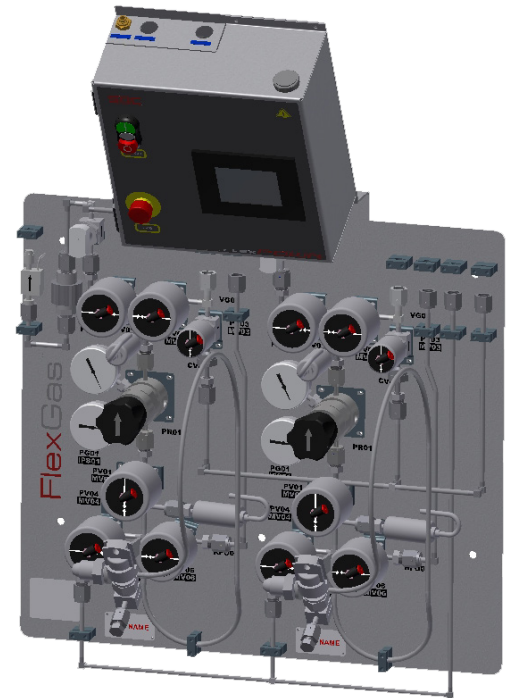

FlexGas™

Non-Haz Gas Panel & FlexPowr™ Controller

Gas Panel Purity Standard Configurations

- UHP: panels & manifolds are orbitally welded/VCR® construction, 316L SS [10Ra]
- CLASS 100/CLASS 10 clean room assembly and test

- 5 RA surface finish
- Dual stage regulators
- Outlet Filters
- DISS cylinder fittings
- Cylinder Scales
- Pressure relief valves
- Exhaust pressure switch
- HI cylinder pressure switch
- HI delivery pressure switch
- Excess flow sensor
- Restrictive flow orifices

FlexGas™ makes it easy to meet your exact gas delivery needs. Our modular design concept allows you to use a building-block method to configure a gas panel to your specifications....."no more paying way too much for a system that far-and-away exceeds your requirements." Start by choosing one of several configurations. Begin customizing right at the gas panel level by selecting the gas panel purity. From the standard 3-Valve UHP panel, you can choose to add PURGE capability (4-Valve) or PURGE/ EVAC capability (6-Valve). Add safety and peace-of-mind with the optional FlexPower™ Controller. Simply select which panels you want to shutdown on ALARM, and they will be fitted with a normally closed ESO

FlexGas™ 6-Valve Panels
& FlexPower™ Controller

Valve for automatic shutdown. The ESO Controller supports configurable dry-contact alarm inputs and outputs. Exhaust pressure switch, gas leak detection, & UVIR are just some of the optional controls components available to prompt shutdown.