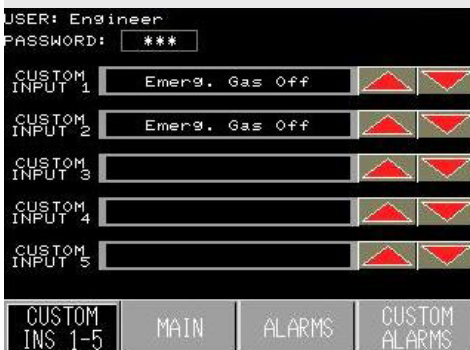

- 5 RA surface finish
- Dual stage regulators
- Outlet Filters
- DISS cylinder fittings
- Cylinder Scales
- Pressure relief valves
- Exhaust pressure switch
- HI cylinder pressure switch
- HI delivery pressure switch
- Excess flow sensor
- Restrictive flow orifices

FlexGas™ makes it easy to meet your exact gas delivery needs. Our modular design concept allows you to use a building-block method to configure a gas panel to your specifications....."no more paying way too much for a system that far-and-away exceeds your requirements." Start by choosing one of several configurations. Begin customizing right at the gas panel level by selecting the gas panel purity. From the standard 3-Valve UHP panel, you can choose to add PURGE capability (4-Valve) or PURGE/ EVAC capability (6-Valve). Add safety and peace-of-mind with the optional FlexPower™ Controller. Simply select which panels you want to shutdown on ALARM, and they will be fitted with a normally closed ESO

FlexGas™ 6-Valve Panels
& FlexPower™ Controller

Valve for automatic shutdown. The ESO Controller supports configurable dry-contact alarm inputs and outputs. Exhaust pressure switch, gas leak detection, & UVIR are just some of the optional controls components available to prompt shutdown.

FlexPowr™ Controller

- Automatic shutdown of process gas panels
- User-definable alarms
- User-definable outputs
- SCADA compliant using Modbus TCP
- Audible/visible alarm indication
- EMO button
- Multilevel password protection