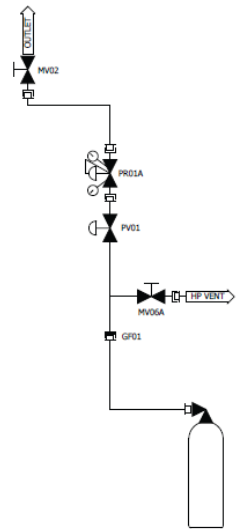

FlexPowr™ Controller

- Automatic shutdown of process gas panels
- User-definable alarms
- User-definable outputs
- SCADA compliant using Modbus TCP
- Audible/visible alarm indication
- EMO button
- Multilevel password protection

Screen Shot of FlexPowr™ Controller

Screen Shot of FlexPowr™ Controller

OEM discounts and private-labeling services available.

FlexGas™

Non-Haz Gas Panel & FlexPowr™ Controller

1-Valve

2-Valve

3-Valve

4-Valve

5-Valve

6-Valve