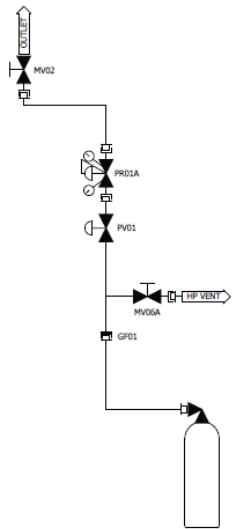

FlexPowr™ Controller

- Automatic shutdown of process gas panels
- User-definable alarms
- User-definable outputs
- SCADA compliant using Modbus TCP
- Audible/visible alarm indication
- EMO button
- Multilevel password protection

Screen Shot of FlexPowr™ Controller

Screen Shot of FlexPowr™ Controller

OEM discounts and private-labeling services available.

FlexGas™

Non-Haz Gas Panel & FlexPowr™ Controller

1-Valve

2-Valve

3-Valve

4-Valve

5-Valve

6-Valve