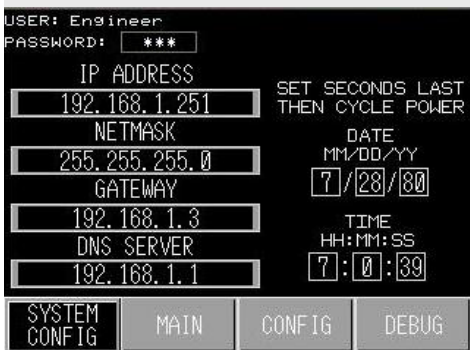

Screen Shot of FlexPowr™ Controller